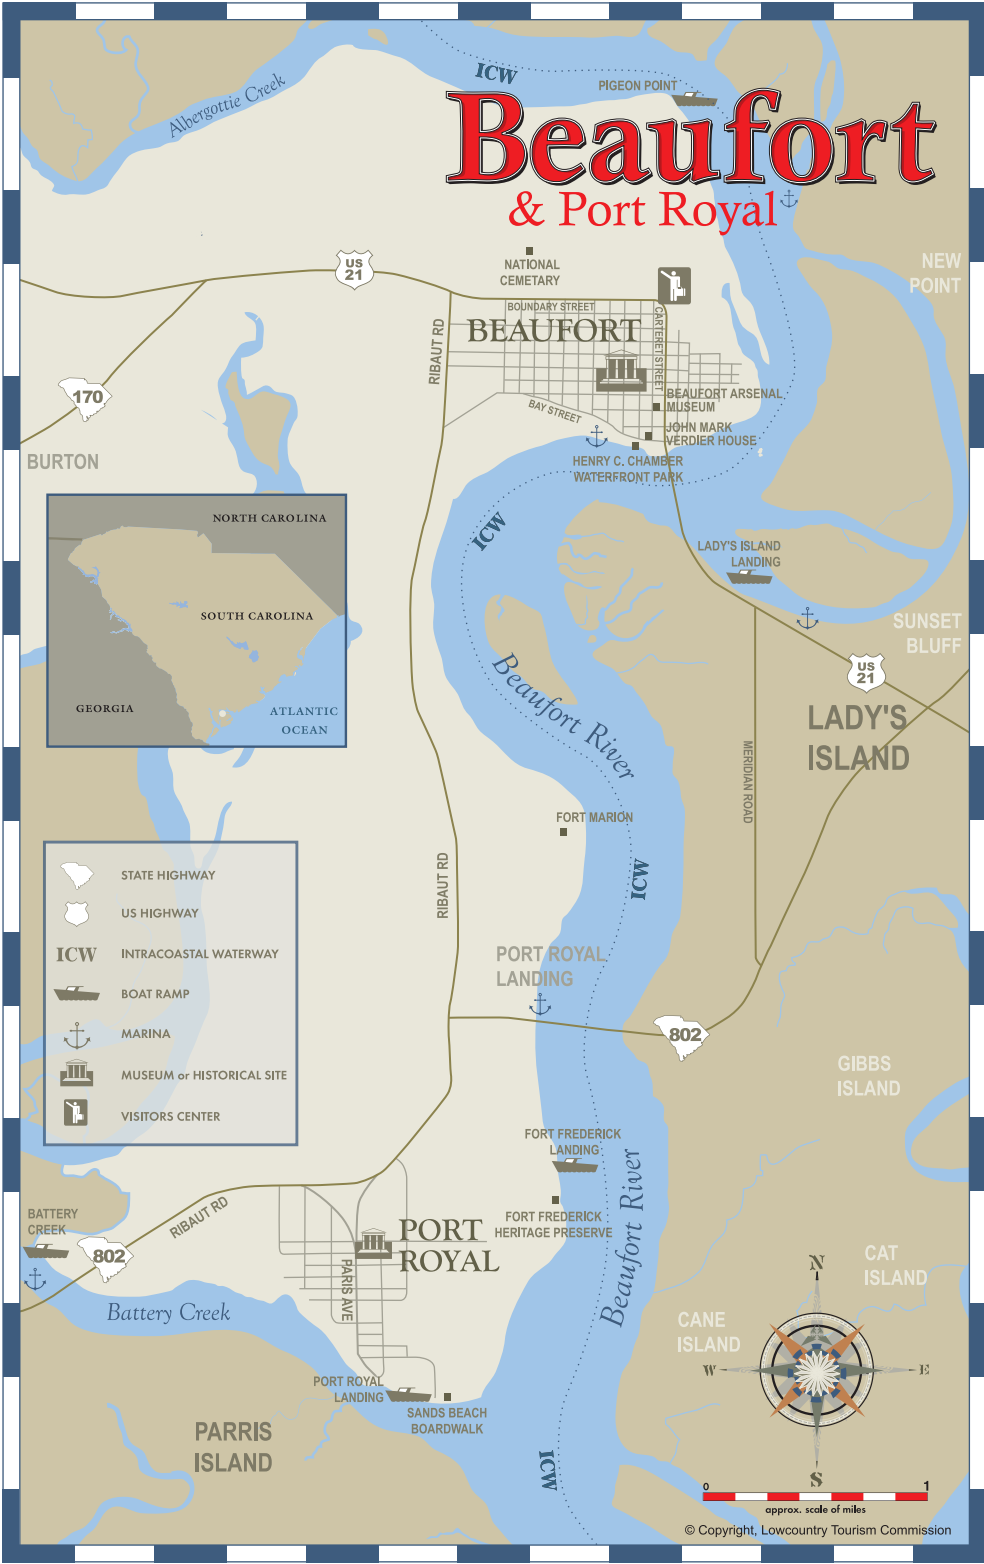

Beaufort & Port Royal

- STATE HIGHWAY
- US HIGHWAY
- INTRACOASTAL WATERWAY
- BOAT RAMP
- MARINA
- MUSEUM or HISTORICAL SITE
- VISITOR CENTER

© Copyright, Lowcountry Tourism Commission