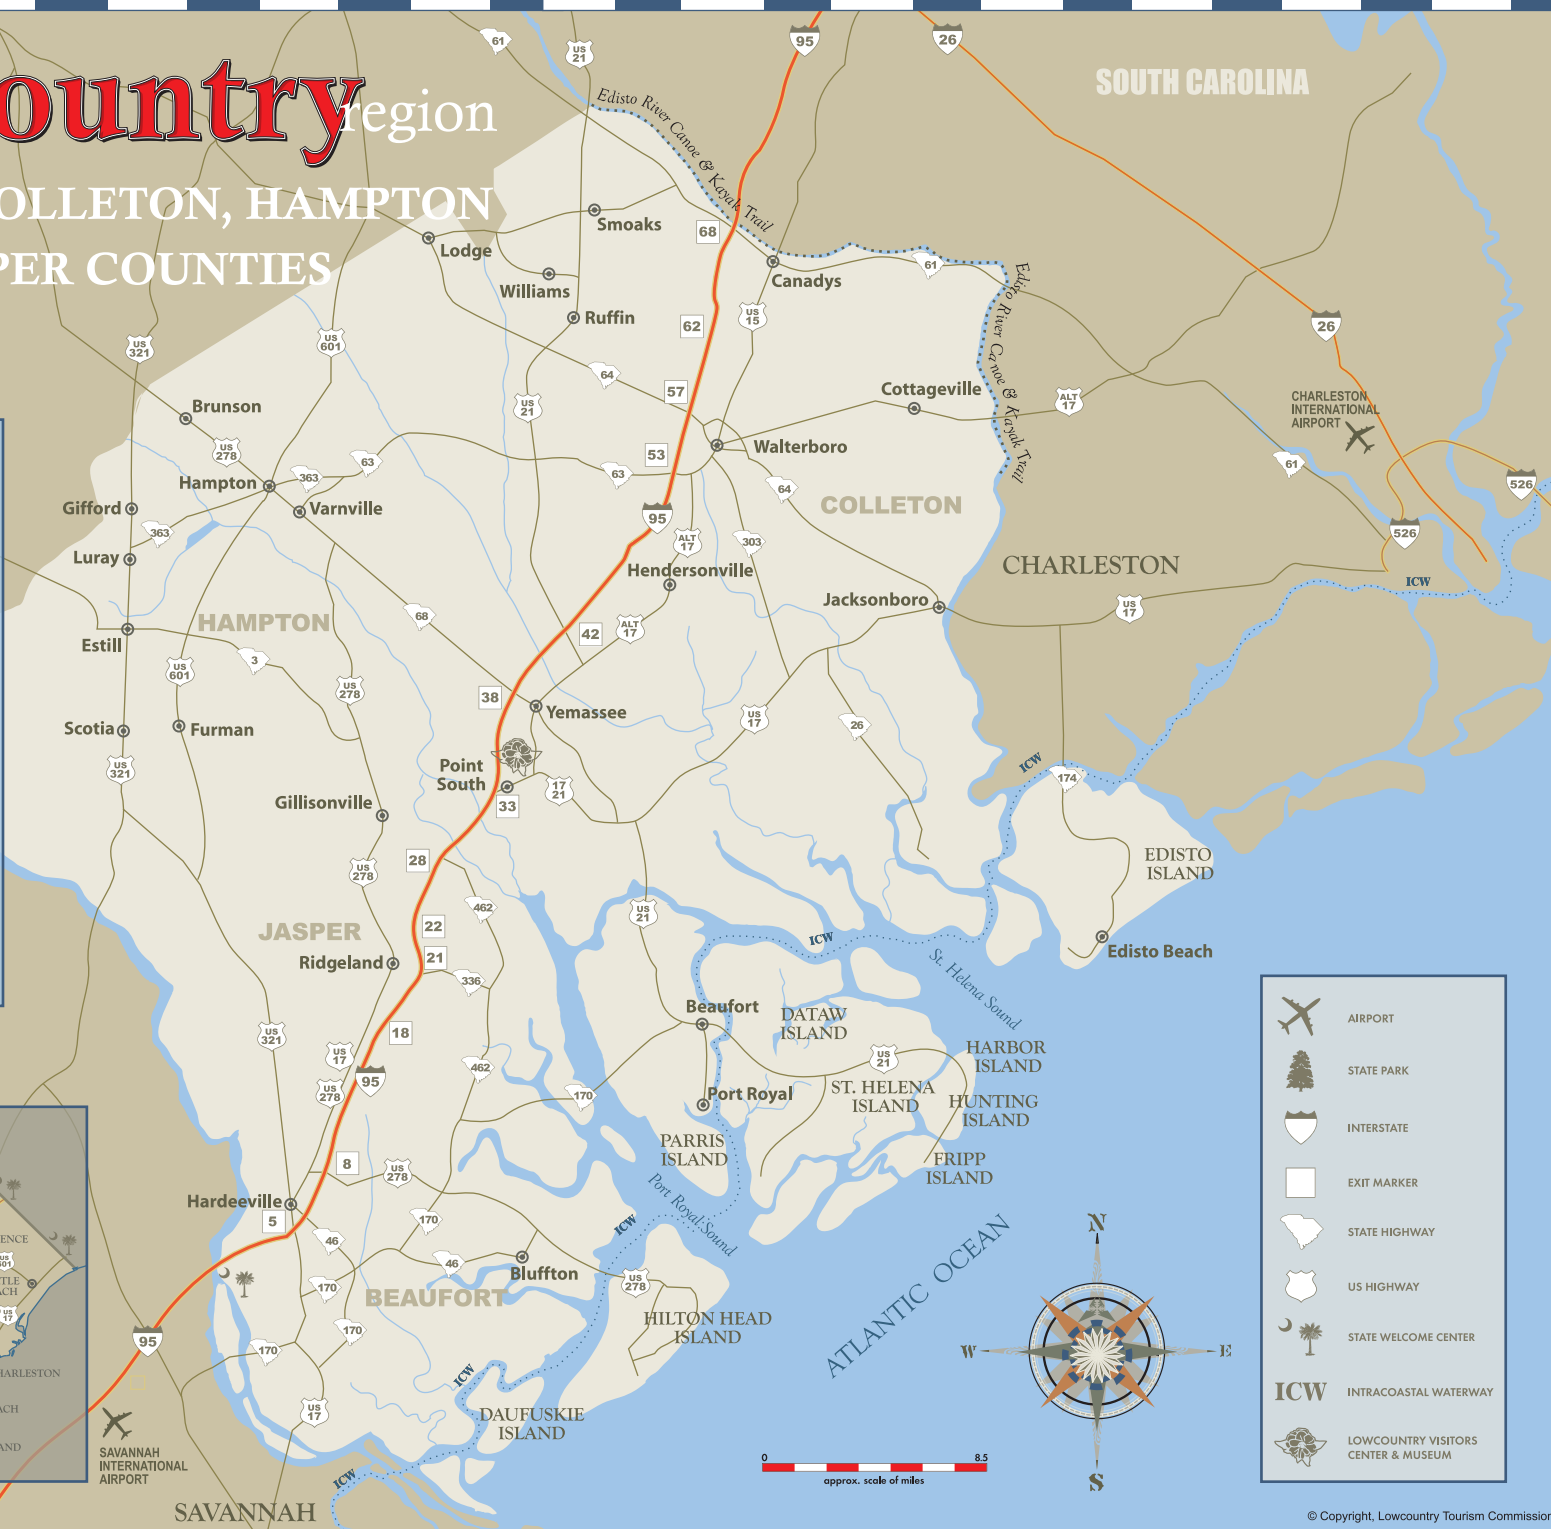

Lowcountry region

BEAUFORT, COLLETON, HAMPTON & JASPER COUNTIES

	AIRPORT
	STATE PARK
	INTERSTATE
	EXIT MARKER
	STATE HIGHWAY
	US HIGHWAY
	STATE WELCOME CENTER
ICW	INTRACOASTAL WATERWAY
	LOWCOUNTRY VISITORS CENTER & MUSEUM