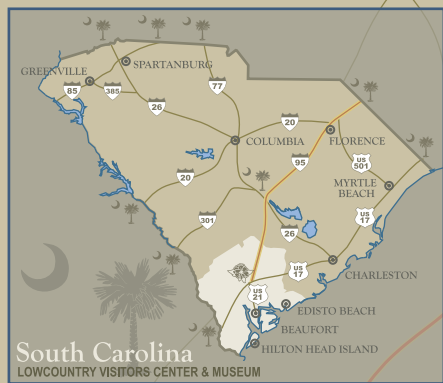

Lowcountry region

BEAUFORT, COLLETON, HAMPTON & JASPER COUNTIES

	AIRPORT
	STATE PARK
	INTERSTATE
	EXIT MARKER
	STATE HIGHWAY
	US HIGHWAY
	STATE WELCOME CENTER
ICW	INTRACOASTAL WATERWAY
	LOWCOUNTRY VISITORS CENTER & MUSEUM